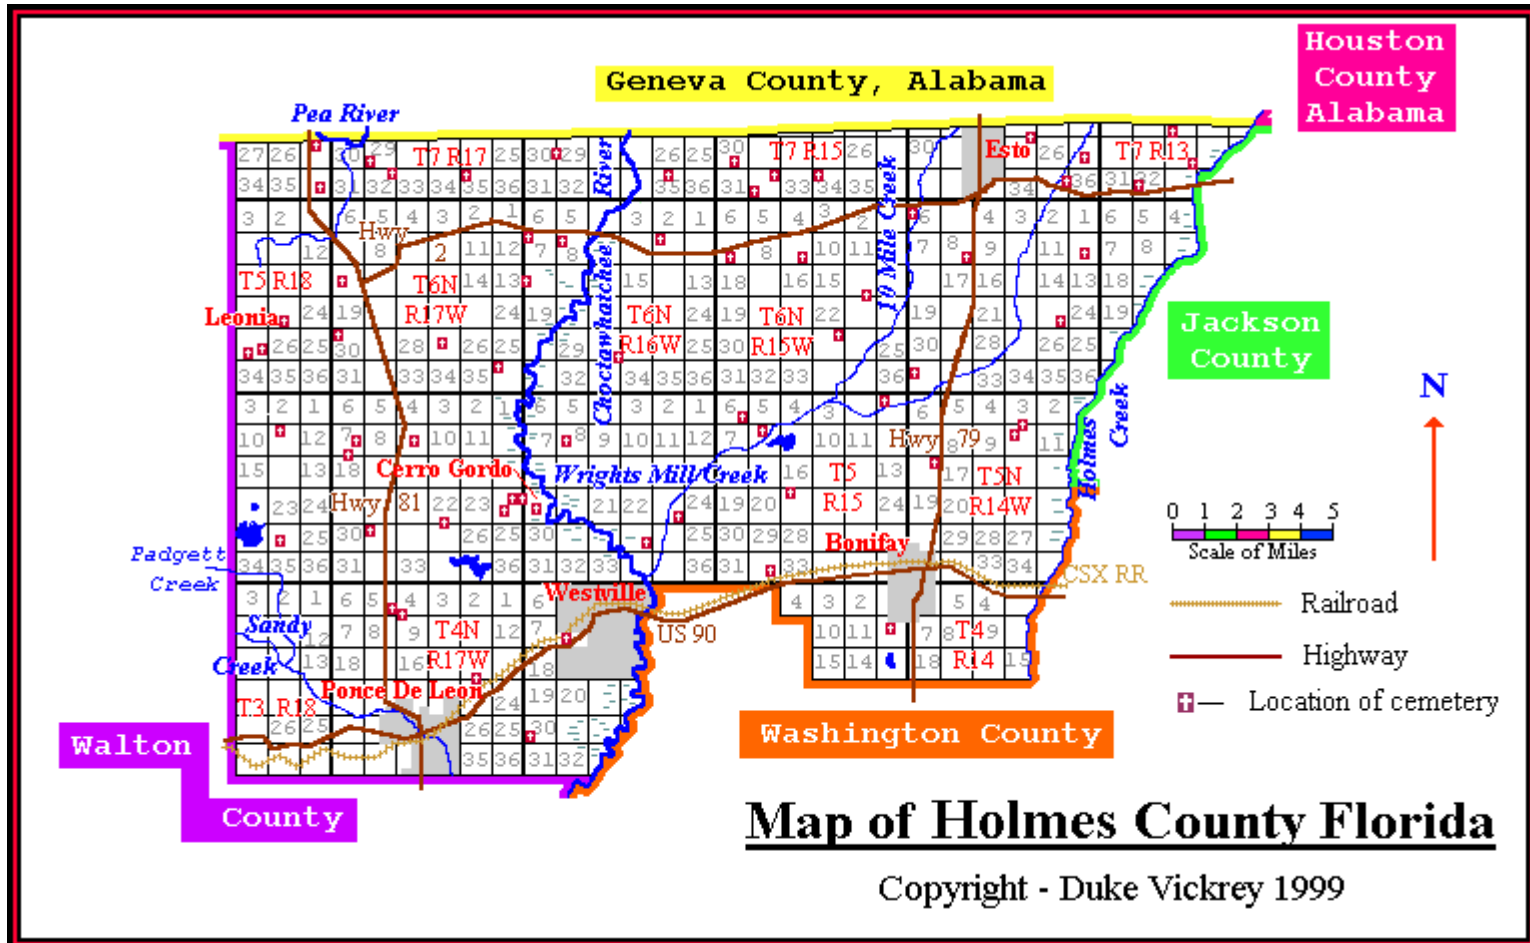

Cemeteries in Holmes County, Florida

Below the map is a list of the cemeteries shown on the map by location (from north to south), followed by the names of cemeteries in alphabetical order. These are not all of the cemeteries in Holmes Co. (last updated 2/5/99)

Cemeteries By Location

R13	T7	S22		Name Unknown
R13	T7	S28		Pleasant Grove Church
R13	T7	S32		Selma Church
R14	T7	S25		Name Unknown
R14	T7	S27		Name Unknown
R14	T7	S35		Liberty Hill Church
R14	T6	S6		Red Hill Church
R14	T6	S8		Bethany Church
R14	T6	S12		Name Unknown
R14	T6	S23		Mount Zion Church
R14	T6	S31		Name Unknown
R14	T5	S10	East	Name Unknown
R14	T5	S10	West	Name Unknown
R14	T5	S18		Mount Olive Church?
R15	T7	S30		Smith Chapel
R15	T7	S32	SW	New Zion Church

Cemeteries Alphabetically

R17	T5	S7	North	Andrews
R14	T6	S8		Bethany Church
R17	T6	S18		Beulah Anna Baptist Church
R17	T5	S24	West	Braxton
R18	T5	S27	East	Broxton
R15	T6	S7		Cedar Grove Church
R17	T5	S9		Center Springs Church?
R17	T5	S29		Corinth Church