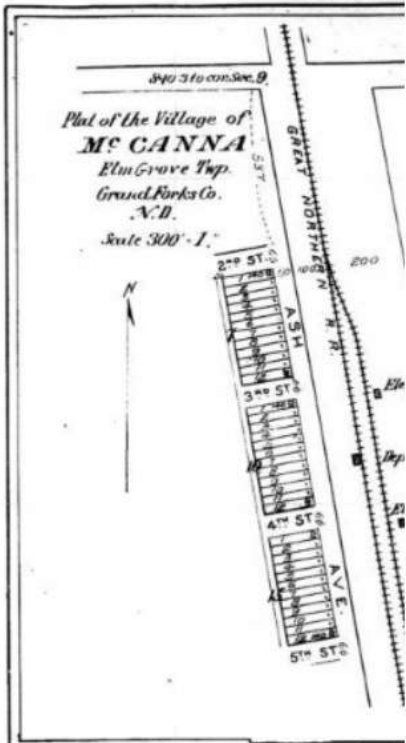

THE TOWNSHIP OF
FALCONER
GRAND FORKS, CO. N. D.

THE TOWNSHIP OF
GRAND FORKS
GRAND FORKS, CO. N. D.