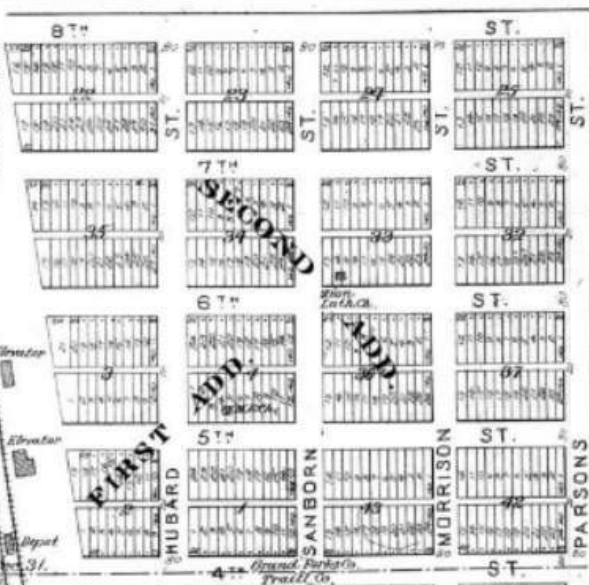

Scale 1/4 inches 1 mile

Township 149 North

PLAT OF THE VILLAGE OF THOMPSON.

Scale 300 feet - 1 inch.

Range 49 West. Scale 1/2 inches mile.

Plat of THAT PART OF THE CITY OF REYNOLDS IN GRAND FORKS CO. Scale 300 feet - 1 inch.