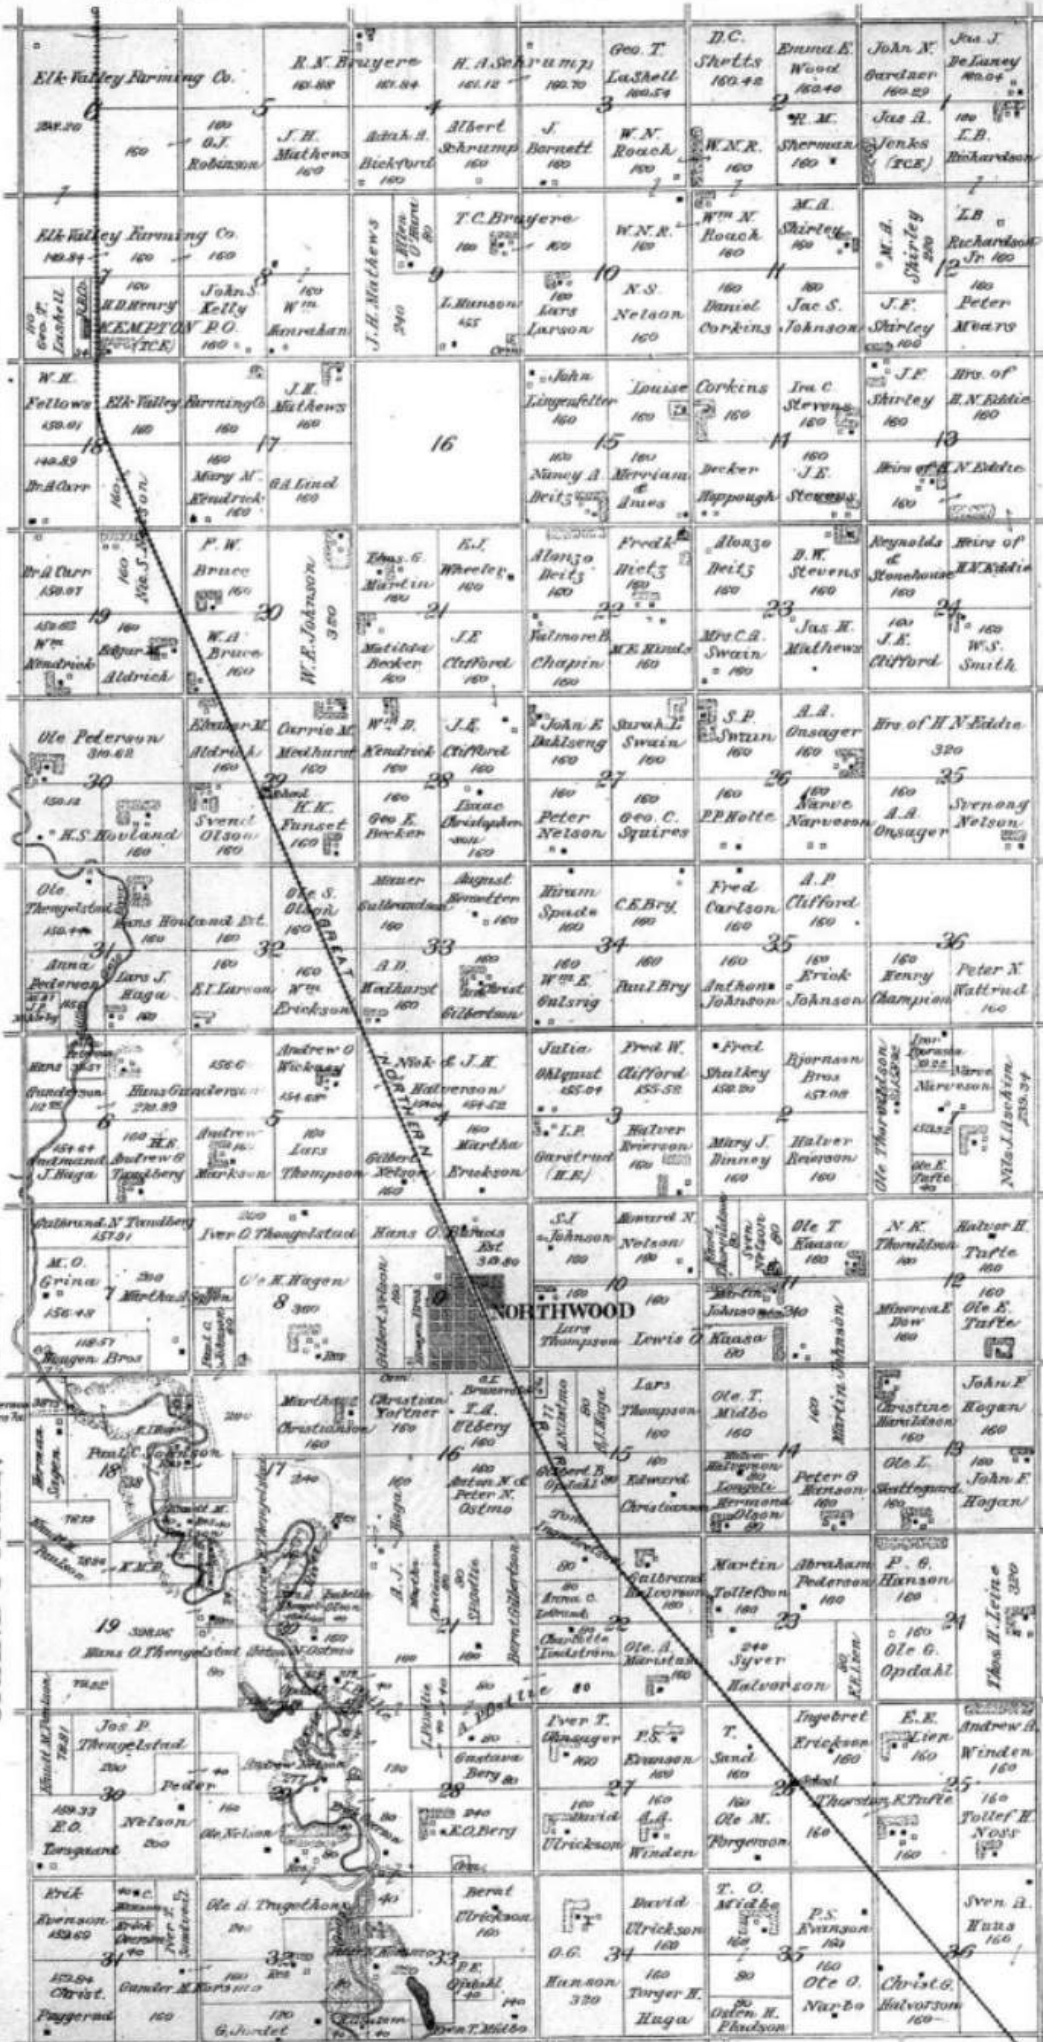

THE TOWNSHIP OF

AVON

GRAND FORKS, CO. N. D.

THE TOWNSHIP OF

NORTHWOOD

GRAND FORKS, CO. N. D.