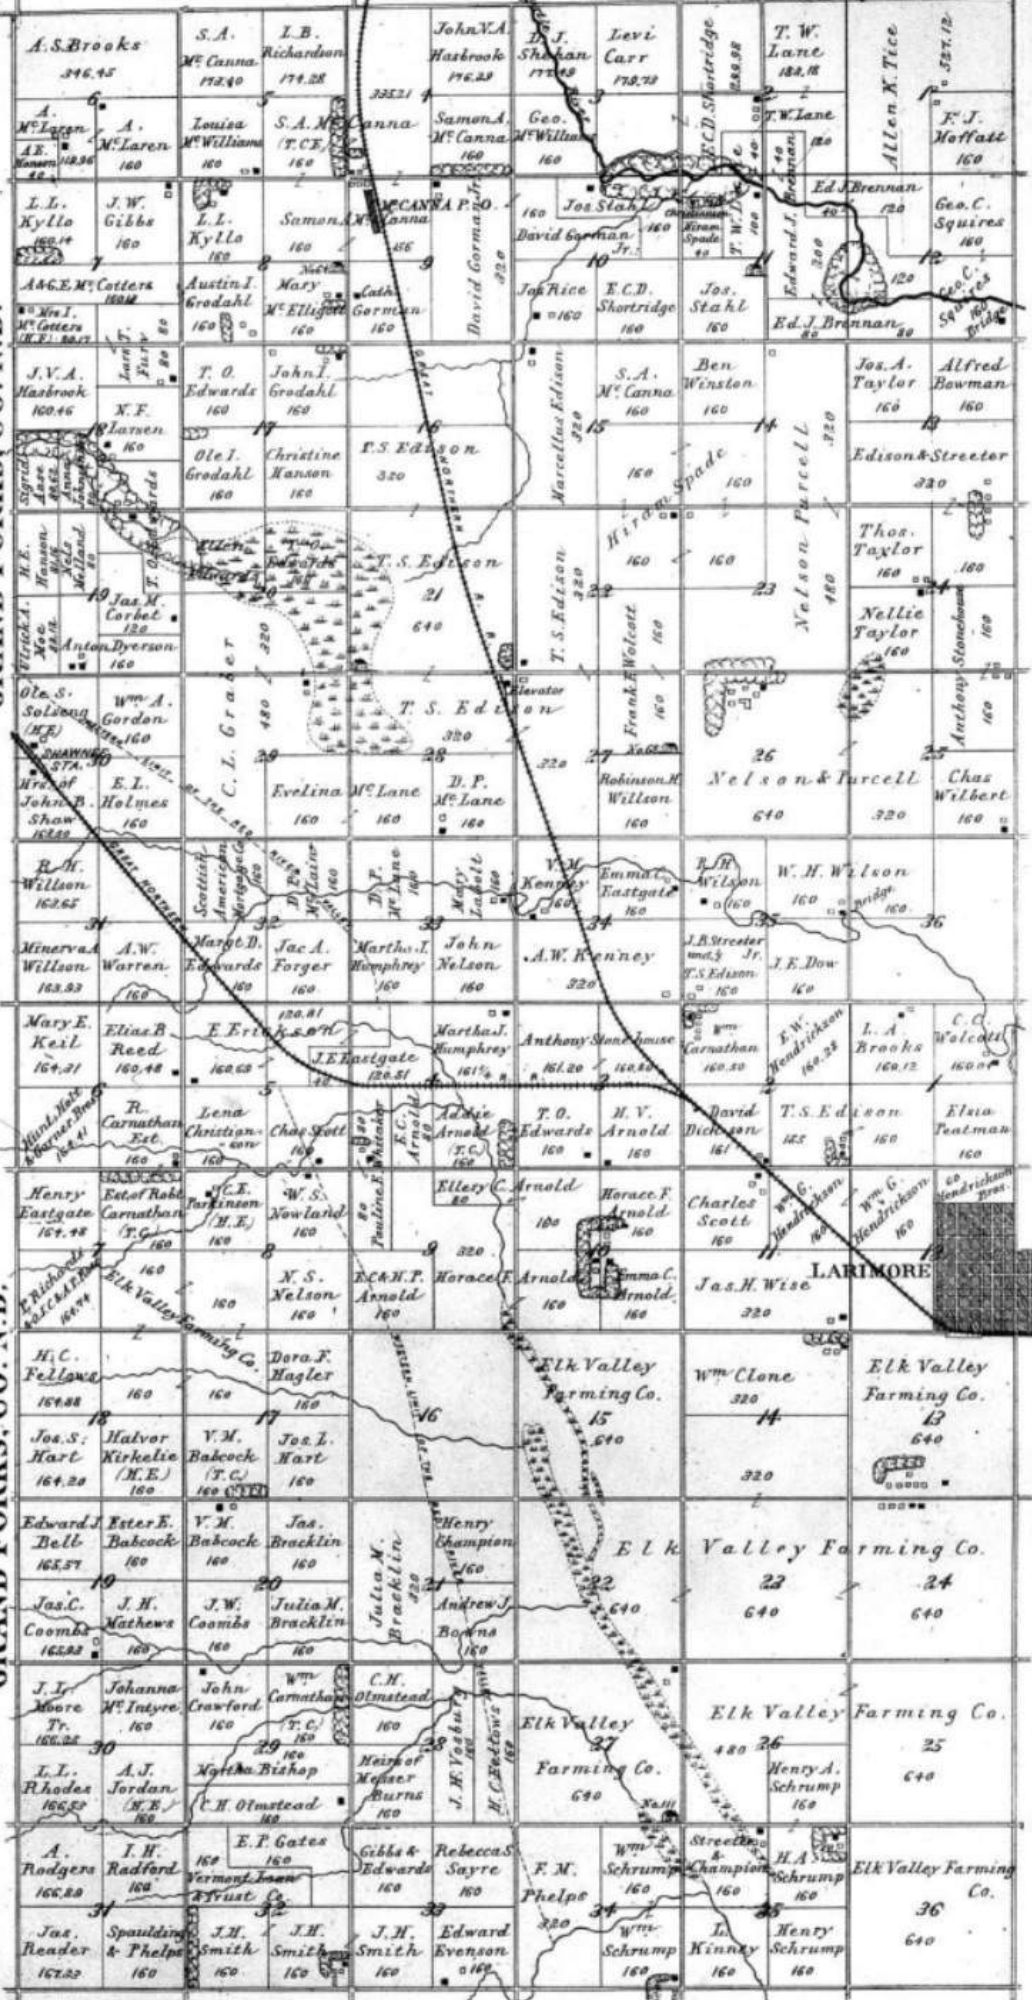

Township 52 North

Range 55 West.

Scale 1/4 inches = 1 mile.

ELM GROVE

GRAND FORKS, CO. N. D.

LARIMORE

GRAND FORKS, CO. N. D.

Township 51 North